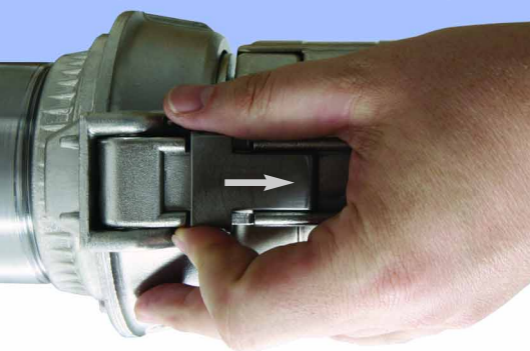

**Now
available**
in DN 80 +
DN 100!

Won't turn you down.

TW Couplings with active Safeguard Lever

ELAFLEX developed a new safety feature for stainless steel 'TW' quick couplings according to DIN 28450:

After turning down, the lever is automatically locked and can not be lifted accidentally. To reopen the coupling, a slider is slipped back and the coupling can be unlocked - a simple one-handed operation.