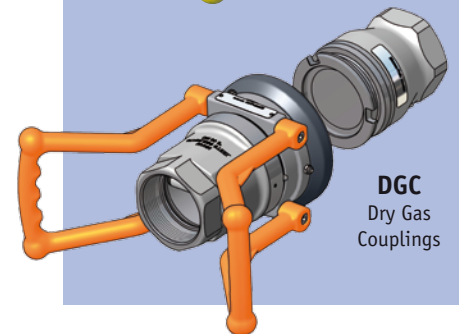

# Easy Handling.

'LTX' hoses for gravity discharge.

A Pleasure to work with.

# State of the Art.

Dry Disconnect Couplings from Mann Tek / ELAFLEX.

DDC  
Dry Disconnect  
Couplings

DAC  
Dry Aviation  
Couplings

DGC  
Dry Gas  
Couplings

Experience at your disposal:  
Elaflex dates back to 1923.

Alternatively, Elaflex components are also suitable for a safe self-assembly from the coil.