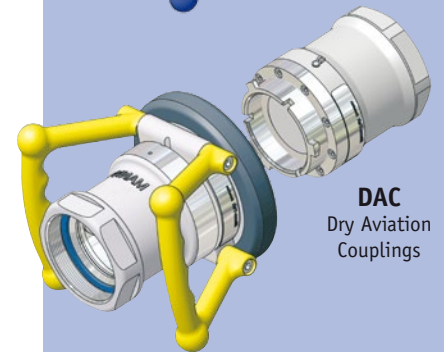

# Easy Handling.

'LTX' hoses for gravity discharge.

A Pleasure to work with.

# State of the Art.

Dry Disconnect Couplings from Mann Tek / ELAFLEX.

DDC  
Dry Disconnect  
Couplings

DAC  
Dry Aviation  
Couplings

DGC  
Dry Gas  
Couplings

Experience at your disposal:  
Elaflex dates back to 1923.

Alternatively, Elaflex components are also suitable for a safe self-assembly from the coil.