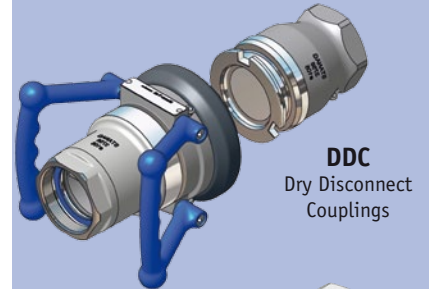

# Easy Handling.

'LTX' hoses for gravity discharge.

A Pleasure to work with.

# State of the Art.

Dry Disconnect Couplings from Mann Tek / ELAFLEX.

DDC  
Dry Disconnect  
Couplings

DAC  
Dry Aviation  
Couplings

DGC  
Dry Gas  
Couplings

Experience at your disposal:  
Elaflex dates back to 1923.

Alternatively, Elaflex components are also suitable for a safe self-assembly from the coil.