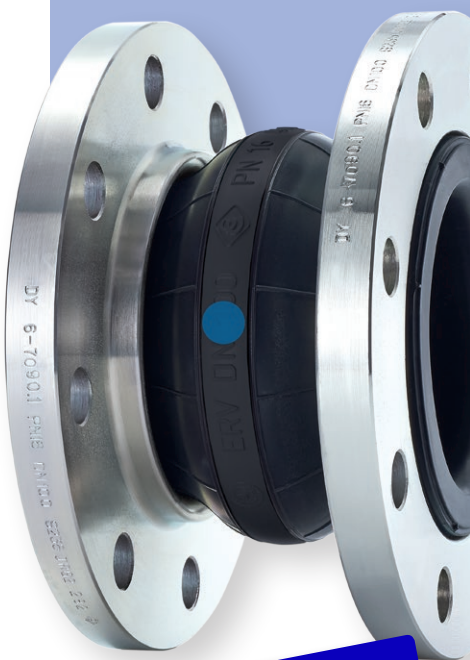

ERV-BR

Rubber Expansion Joint
for abrasive Media

Meet us at:
ACHEMA 2015
Frankfurt 15.-19. Juni
Hall 8.0 / Stand L 93

Now available: **ERV-BR**, the special type compensator for sludges, slurries, solid/liquid mixtures, dustlike and powdery products.

Also suitable for water and various chemicals.

Choose bellows / size / flanges / accessories online:

ervconfigurator.elaflex.de

ELAFLEX