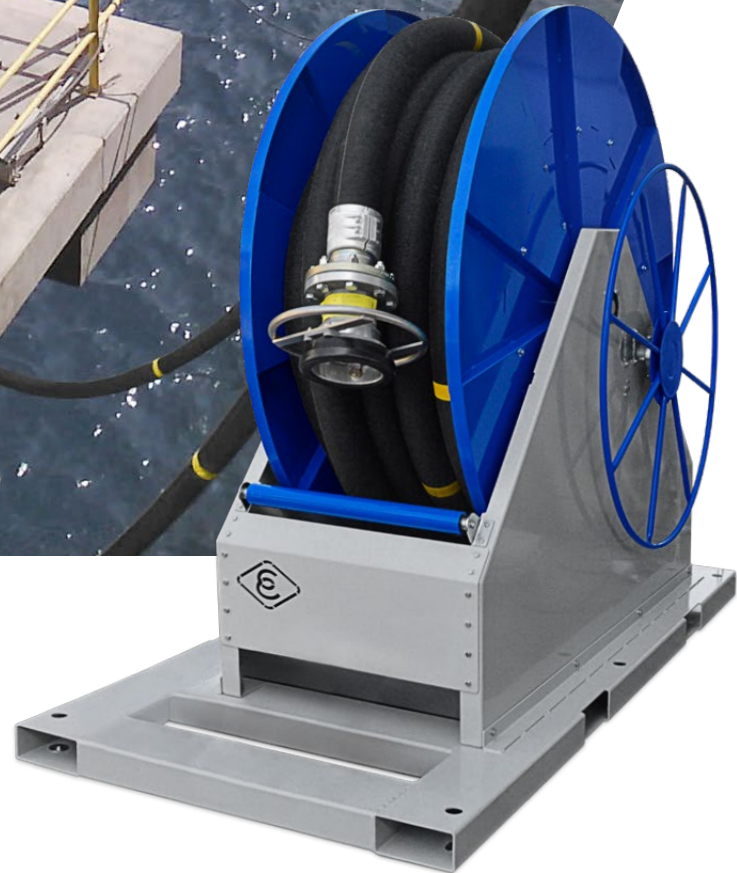

The 'REEL' ELAFLEX Experience for Marine Applications

Our Hose Reels are produced in-house with a level of quality which is expected from ELAFLEX refuelling equipment:

- Supplied as complete and tested solutions with our bunkering or cargo hoses and couplings – almost any configuration is possible
- Modular designed and tailored to suit your space, media and operating requirements
- Suitable for Cargo Transfer and Bunkering
- Accessories such as Hose Buns and Hose Trolleys available (for ease of use and product longevity)