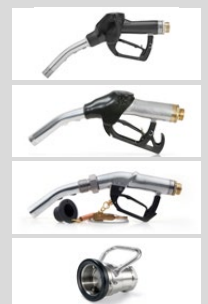

Also available:
Vapour Recovery
Hose Reels
HR Information 07E