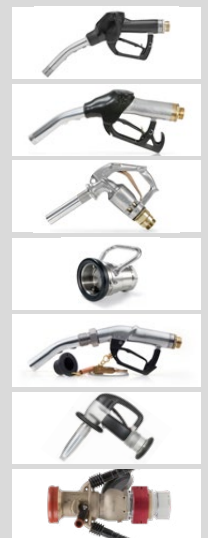

HR 'Compact Line' is fitted with spring rewind system and integrated static hose guide.

HR 'Modular Line' comes with various rewind systems (manual, electric, hydraulic, pneumatic).

Commonly used for applications such as:

### HEAVY DUTY (HD) SPRING REWIND HOSE REELS

HR 'Compact Line HD 25'

Suitable for hose sizes DN 13 - 25  
(e.g. up to 40 m for DN 25)

HR Information 01E

or

HR 'Compact Line HD 50'

Suitable for hose sizes DN 32 - 50  
(e.g. up to 25 m for DN 50)

### ECONOMY SPRING REWIND HOSE REELS

HR 'Compact Line T'

Suitable for hose sizes DN 13 - 25  
(e.g. up to 8 m for DN 25)

HR Information 03E

or

HR 'Compact Line B'

Suitable for hose sizes DN 13 - 25  
(e.g. up to 20 m for DN 25)