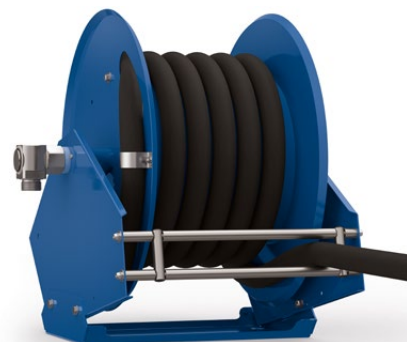

HR 'Compact Line' is fitted with spring rewind system and integrated static hose guide.

HR 'Modular Line' comes with various rewind systems (manual, electric, hydraulic, pneumatic).

Commonly used for applications such as:

### ECONOMY SPRING REWIND HOSE REELS

HR 'Compact Line T'

Suitable for hose sizes DN 13 - 25  
(e.g. up to 8 m for DN 25)

HR Information 03E

or

HR 'Compact Line B'

Suitable for hose sizes DN 13 - 25  
(e.g. up to 20 m for DN 25)

## MODULAR REWIND HOSE REELS

(available with manual, electric, hydraulic, pneumatic rewind system)