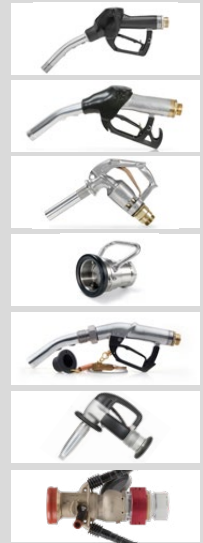

## MODULAR REWIND HOSE REELS

(available with manual, electric, hydraulic, pneumatic rewind system)

### HR 'Modular Line G + GB'

Suitable for hose sizes DN 25 - 200  
(e.g. up to 40 m for DN 38)

HR Information 05E

or

### HR 'Modular Line M'

Suitable for hose sizes DN 13 - 25  
(e.g. up to 50 m for DN 25)

HR Information 06E

+